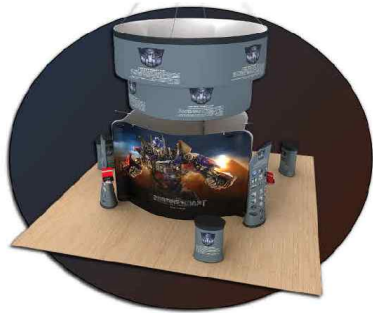

Blimp™

HANGING EXHIBIT SIGN

Art#	Description	Measurements	Suggested Retail Price	DHQ Price
HARDWARE & FABRIC PRINT (Frame, hanging hardware, dye-sublimation fabric print, soft bag)				
Triangular				
BE824	8ft x 24" Blimp™ Trio	96" W x 24" H	$1387.50	$1,110
BE836	8ft x 36" Blimp™ Trio	96" W x 36" H	$1572.50	$1,258
BE842	8ft x 42" Blimp™ Trio	96" W x 42" H	$1672.50	$1,338
BE1024	10ft x 24" Blimp Trio	120" W x 24" H	$1712.50	$1,370
BE1036	10ft x 36" Blimp Trio	120" W x 36" H	$1762.50	$1,410
BE1042	10ft x 42" Blimp™ Trio	120" W x 42" H	$1897.50	$1,518
BE1048	10ft x 48" Blimp™ Trio	120" W x 48" H	$1947.50	$1,558
BE1224	12ft x 24" Blimp Trio	144" W x 24" H	$1852.50	$1,482
BE1236	12ft x 36" Blimp™ Trio	144" W x 36" H	$1997.50	$1,598
BE1242	12ft x 42" Blimp™ Trio	144" W x 42" H	$2087.50	$1,670
BE1248	12ft x 48" Blimp™ Trio	144" W x 48" H	$2162.50	$1,730
BE1542	15ft x 42" Blimp™ Trio	180" W x 42" H	$2337.50	$1,870
BE1548	15ft x 48" Blimp™ Trio	180" W x 48" H	$2462.50	$1,970

BrandStand™ Products, Pricing & Availability are Subject to Change

January 2011 v01.05WT