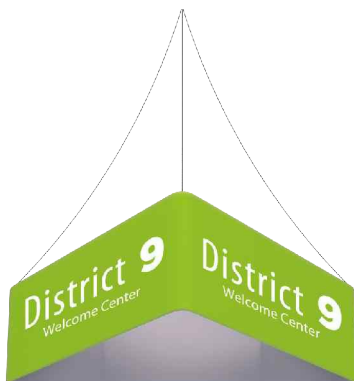

Art#	Description	Measurements	Suggested Retail Price	DHQ Price
Square				
BQ824	8ft x 24" Blimp™ Quad	96"W x 24"H	\$1675.00	\$1,340
BQ836	8ft x 36" Blimp™ Quad	96"W x 36"H	\$1787.50	\$1,430
BQ842	8ft x 42" Blimp™ Quad	96"W x 42"H	\$1850.00	\$1,480
BQ1024	10ft x 24" Blimp™ Quad	120"W x 24"H	\$1847.50	\$1,478
BQ1036	10ft x 36" Blimp™ Quad	120"W x 36"H	\$1997.50	\$1,598
BQ1042	10ft x 42" Blimp™ Quad	120"W x 42"H	\$2100.00	\$1,680
BT1048	10ft x 48" Blimp™ Tube	120"W x 48"H	\$2160.00	\$1,728
BQ1224	12ft x 24" Blimp™ Quad	144"W x 24"H	\$2232.50	\$1,786
BQ1236	12ft x 36" Blimp™ Quad	144"W x 36"H	\$2310.00	\$1,848
BQ1242	12ft x 42" Blimp™ Quad	144"W x 42"H	\$2437.50	\$1,950
BQ1248	12ft x 48" Blimp™ Quad	144"W x 48"H	\$2497.50	\$1,998
BQ1542	15ft x 42" Blimp™ Quad	180"W x 42"H	\$2597.50	\$2,078
BQ1548	15ft x 48" Blimp™ Quad	180"W x 48"H	\$2647.50	\$2,118

BrandStand™ Products, Pricing & Availability are Subject to Change

January 2011 v01.05WT

Blimp™

HANGING EXHIBIT SIGN

Art#	Description	Measurements	Suggested Retail Price	DHQ Price
HARDWARE & FABRIC PRINT (Frame, hanging hardware, dye-sublimation fabric print, soft bag)				
Triangular				
BE824	8ft x 24" Blimp™ Trio	96" W x 24" H	\$1387.50	\$1,110
BE836	8ft x 36" Blimp™ Trio	96" W x 36" H	\$1572.50	\$1,258
BE842	8ft x 42" Blimp™ Trio	96" W x 42" H	\$1672.50	\$1,338
BE1024	10ft x 24" Blimp Trio	120" W x 24" H	\$1712.50	\$1,370
BE1036	10ft x 36" Blimp Trio	120" W x 36" H	\$1762.50	\$1,410
BE1042	10ft x 42" Blimp™ Trio	120" W x 42" H	\$1897.50	\$1,518
BE1048	10ft x 48" Blimp™ Trio	120" W x 48" H	\$1947.50	\$1,558
BE1224	12ft x 24" Blimp Trio	144" W x 24" H	\$1852.50	\$1,482
BE1236	12ft x 36" Blimp™ Trio	144" W x 36" H	\$1997.50	\$1,598
BE1242	12ft x 42" Blimp™ Trio	144" W x 42" H	\$2087.50	\$1,670
BE1248	12ft x 48" Blimp™ Trio	144" W x 48" H	\$2162.50	\$1,730
BE1542	15ft x 42" Blimp™ Trio	180" W x 42" H	\$2337.50	\$1,870
BE1548	15ft x 48" Blimp™ Trio	180" W x 48" H	\$2462.50	\$1,970