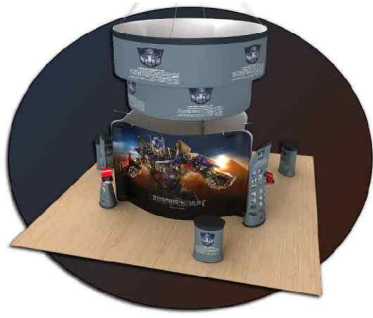

Setup Instructions

Click Below to View

1 2 3

Blimp_Quad Blimp_Tube Blimp_Trio

↑ ↑ ↑

Graphic Specifications

Blimp™

HANGING EXHIBIT SIGN

Art# Description Measurements Suggested Retail Price DHQ Price

HARDWARE & FABRIC PRINT (Frame, hanging hardware, dye-sublimation fabric print, soft bag)

Art#	Description	Measurements	Suggested Retail Price	DHQ Price
Circular				
BT824	8ft x 24" Blimp™ Tube	96"W x 24"H	\$1397.50	\$1,118
BT836	8ft x 36" Blimp™ Tube	96"W x 36"H	\$1597.50	\$1,278
BT842	8ft x 42" Blimp™ Tube	96"W x 42"H	\$1697.50	\$1,358
BT1024	10ft x 24" Blimp™ Tube	120"W x 24"H	\$1797.50	\$1,438
BT1036	10ft x 36" Blimp™ Tube	120"W x 36"H	\$1847.50	\$1,478
BT1042	10ft x 42" Blimp™ Tube	120"W x 42"H	\$1897.50	\$1,518
BT1048	10ft x 48" Blimp™ Tube	120"W x 48"H	\$1947.50	\$1,558
BT1224	12ft x 24" Blimp™ Tube	144"W x 24"H	\$1917.50	\$1,534
BT1236	12ft x 36" Blimp™ Tube	144"W x 36"H	\$2097.50	\$1,678
BT1242	12ft x 42" Blimp™ Tube	144"W x 42"H	\$2172.50	\$1,738
BT1248	12ft x 48" Blimp™ Tube	144"W x 48"H	\$2247.50	\$1,798
BT1542	15ft x 42" Blimp™ Tube	180"W x 42"H	\$2397.50	\$1,918
BT1548	15ft x 48" Blimp™ Tube	180"W x 48"H	\$2472.50	\$1,978